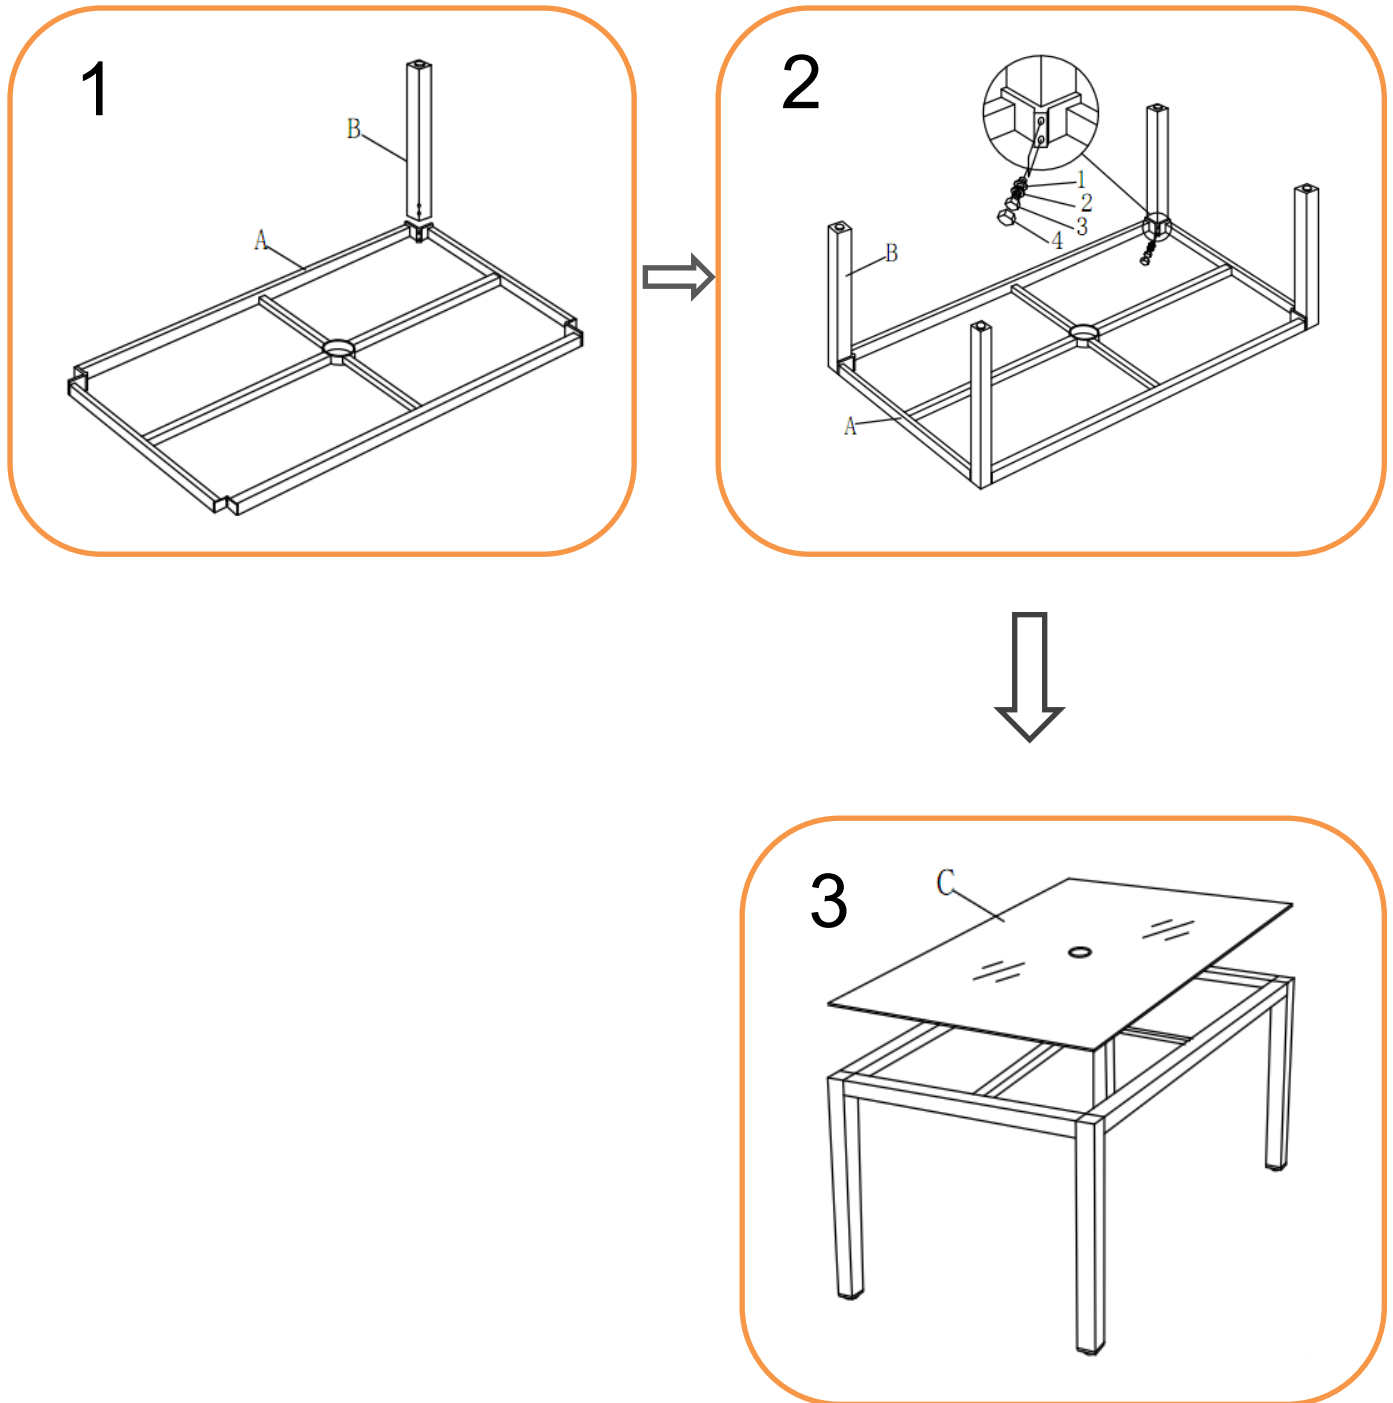

PLEASE KEEP ME WITH YOUR PROOF OF PURCHASE FOR FUTURE REFERENCE

ASSEMBLY INSTRUCTIONS

VIENNA/SANZA 170 x 90cm Aluminium Rectangular Table with Ceramic Glass

Nuance 6 Seat Rectangular Table

Alu 6 Seat 170x90cm Rectangular Ceramic Table

(69012012 / 65108148 / 67404003 / 60904023)

For replacement or lost spare parts please go to <http://faq.hartmanuk.co.uk/spares/>
Should you have any queries about your furniture your first point of contact should be the retailer from whom you purchased your product